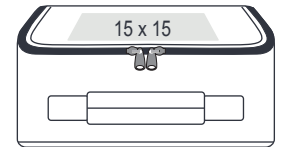

## SANDWICH 1808 \* 671.38

Leisure Bag

Isolation

Sandwich cooler bag • Main zipped padded compartment • Good isolation • Carrying handle • Suitable for screen printing. Transfer printing is achievable with caution.

 600D Polyester

 8 x 23 x 23 cm  
4 litres

 27 x 51 x 50 cm  
40 pieces, 9.10 kg

1808-10  
Black/Light Grey

1808-20  
Navy/Light Grey

1808-21  
Royal/Light Grey

1808-30  
Red/Light Grey

1808-32  
Orange/Light Grey